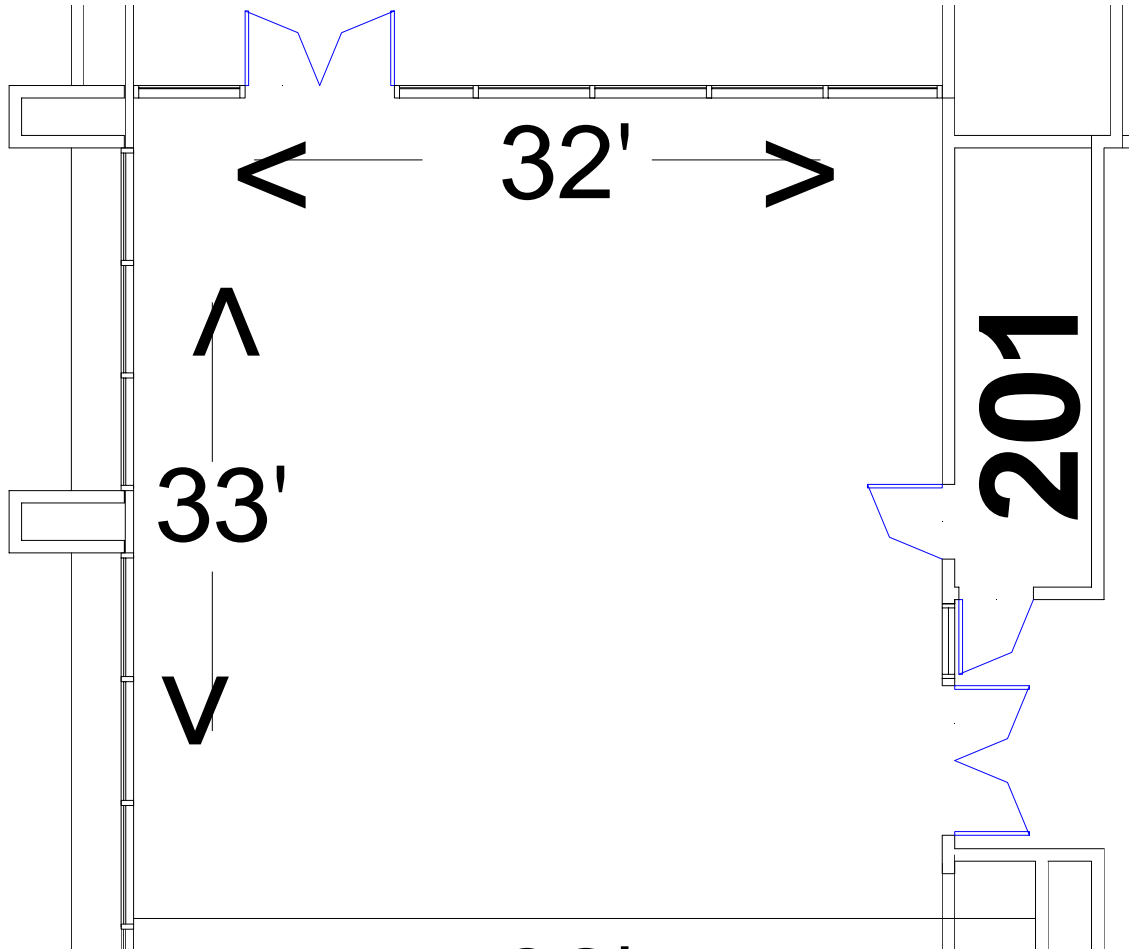

Ballroom & Exhibit Hall Level 201

Room Capacities	Sq Ft.	Ceiling Height	Banquet	Theater	C/R
201	1,056	16'	40	62	45