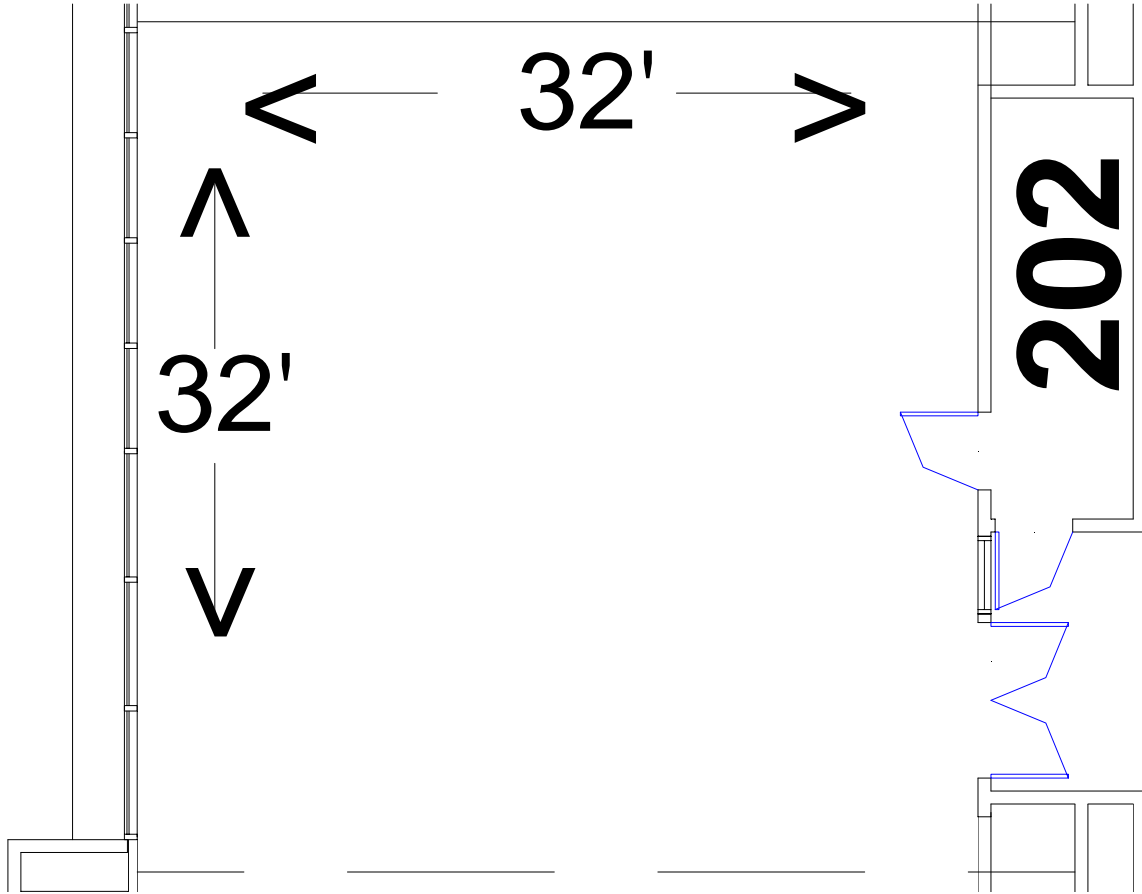

Ballroom & Exhibit Hall Level

202

Room Capacities	Sq Ft.	Ceiling Height	Banquet	Theater	C/R
202	1,024	16'	40	62	45