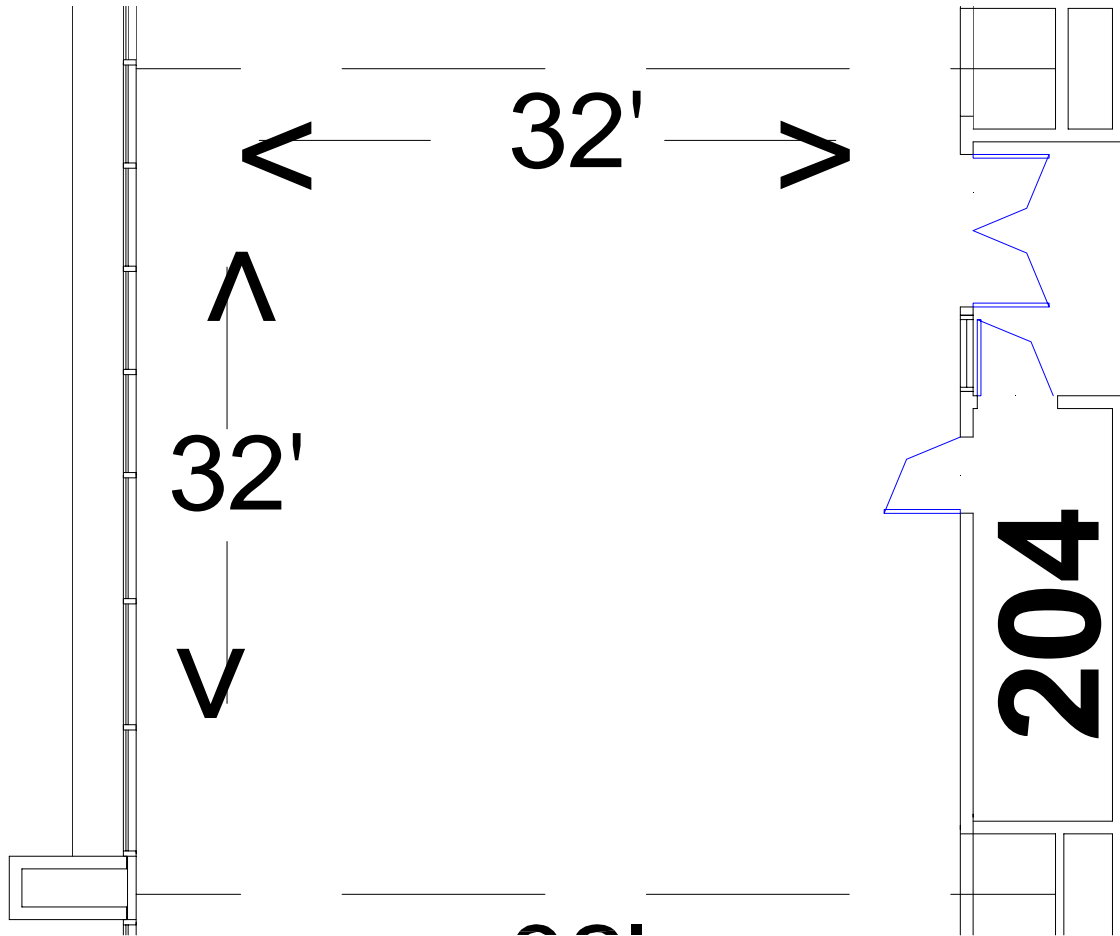

# Ballroom & Exhibit Hall Level 204

Room Capacities	Sq Ft.	Ceiling Height	Banquet	Theater	C/R
204	1,024	16'	40	62	45