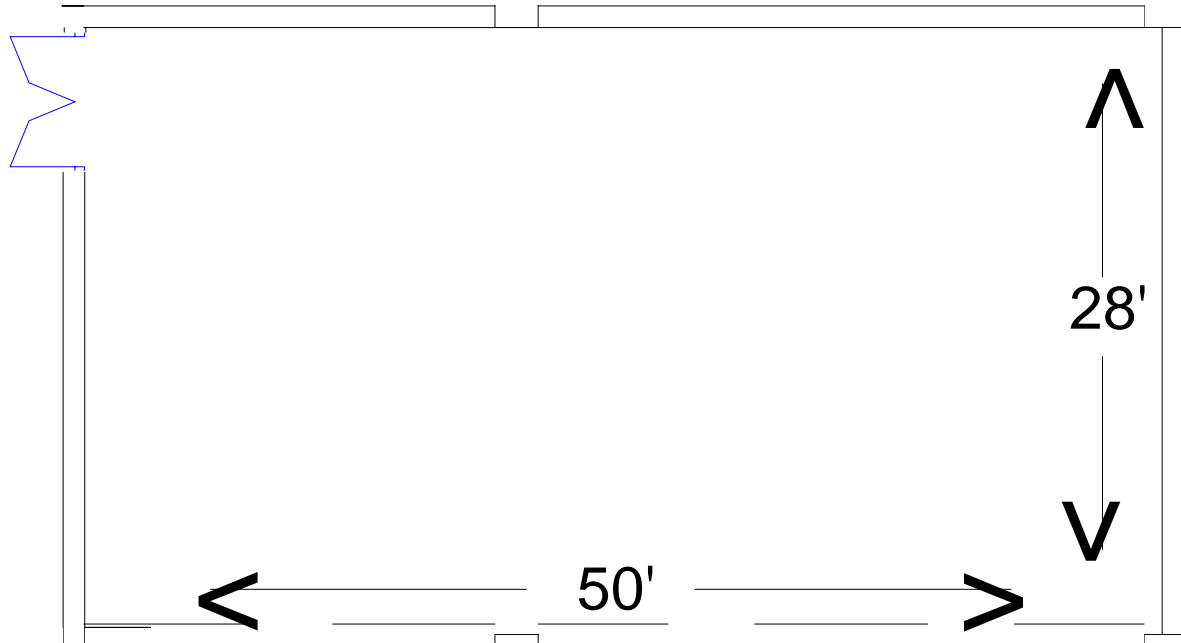

Mezzanine Level Chickasaw

Room Capacities	Sq Ft.	Ceiling Height	Banquet	Theater	C/R	10x10 Booths
Chickasaw	1372	8'3"	60	120	72	7