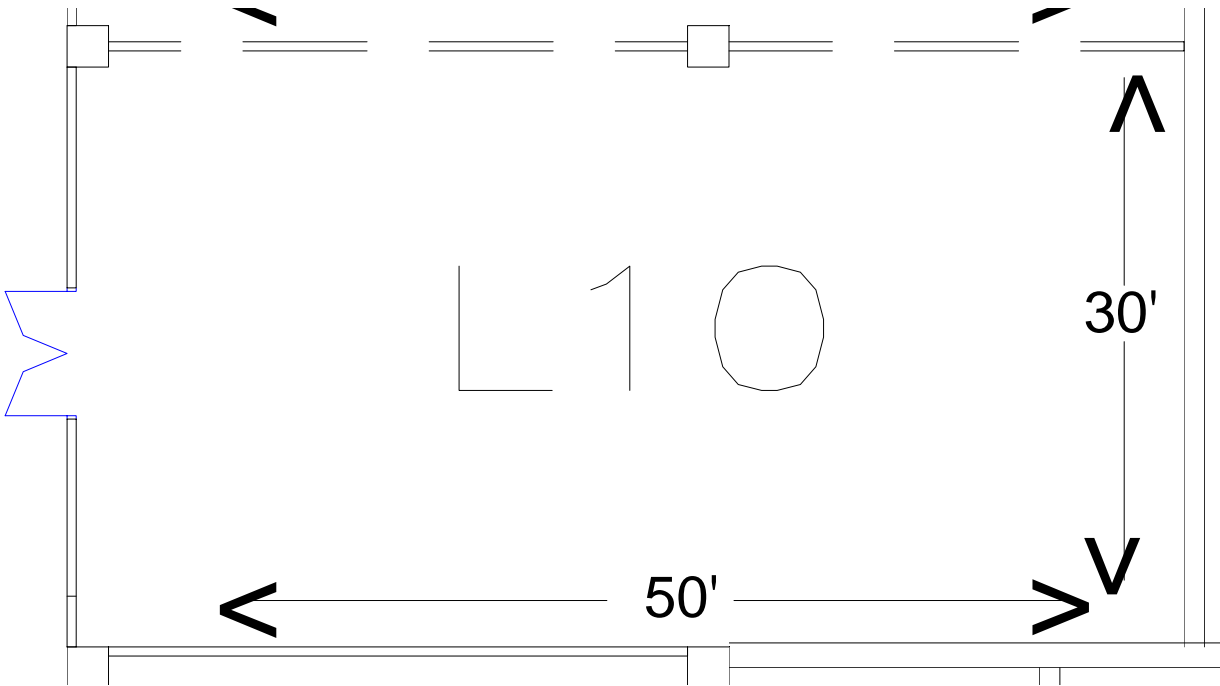

Lobby Level L10

| Room Capacities | Sq Ft. | Ceiling Height | Banquet | Theater | C/R | 10x10 Booths |
|-----------------|--------|----------------|---------|---------|-----|--------------|
| L10 | 1,545 | 8' | 80 | 168 | 80 | 8 |