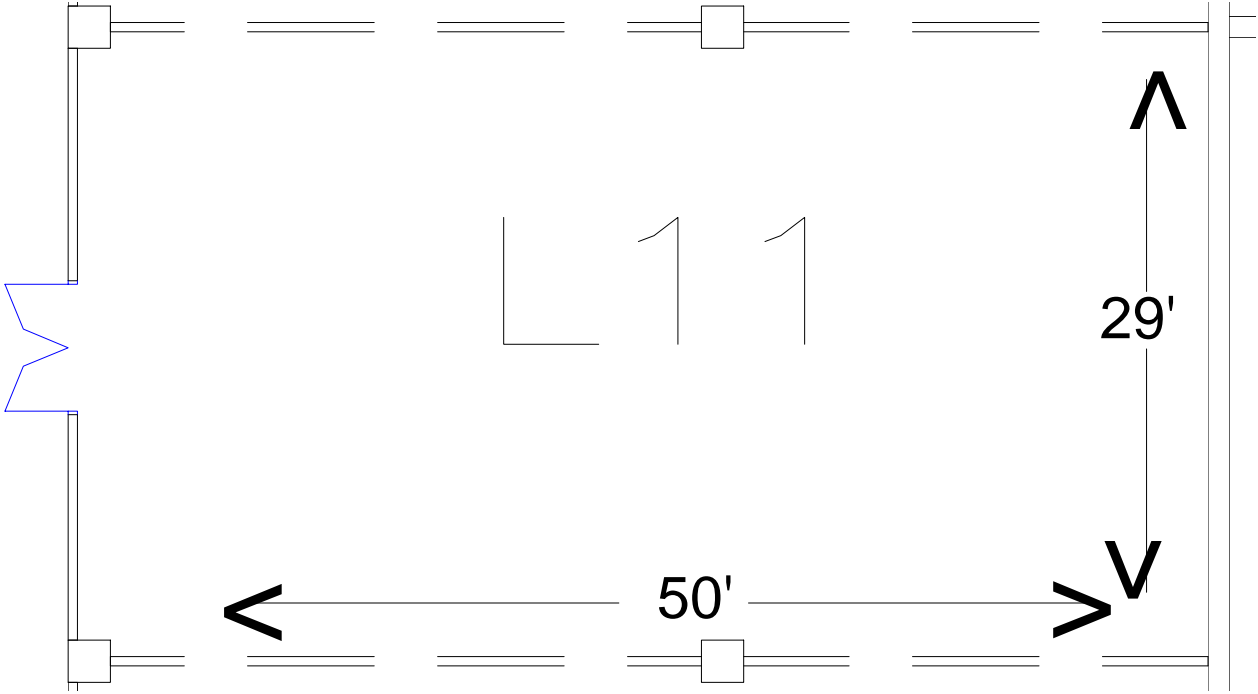

Lobby Level L11

| Room Capacities | Sq Ft. | Ceiling Height | Banquet | Theater | C/R | 10x10 Booths |
|-----------------|--------|----------------|---------|---------|-----|--------------|
| L11 | 1,519 | 8' | 80 | 168 | 80 | 8 |