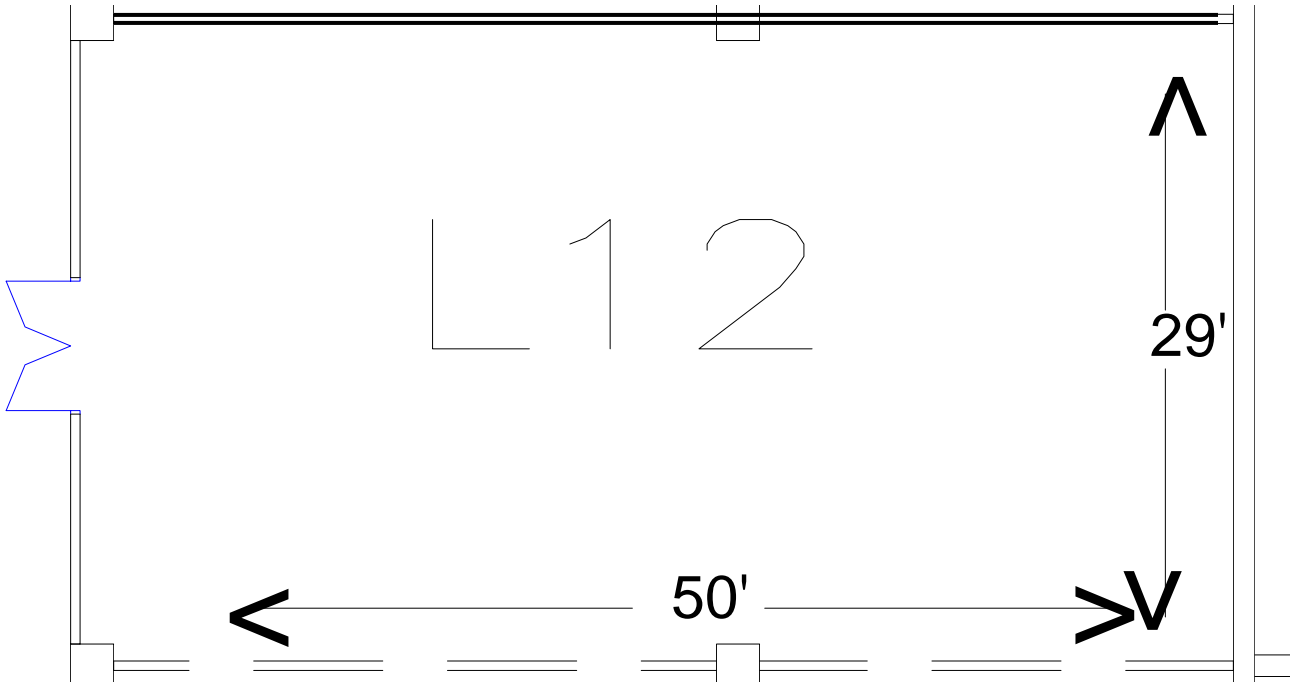

Lobby Level L12

Room Capacities	Sq Ft.	Ceiling Height	Banquet	Theater	C/R	10x10 Booths
L12	1,494	8'	80	168	80	8