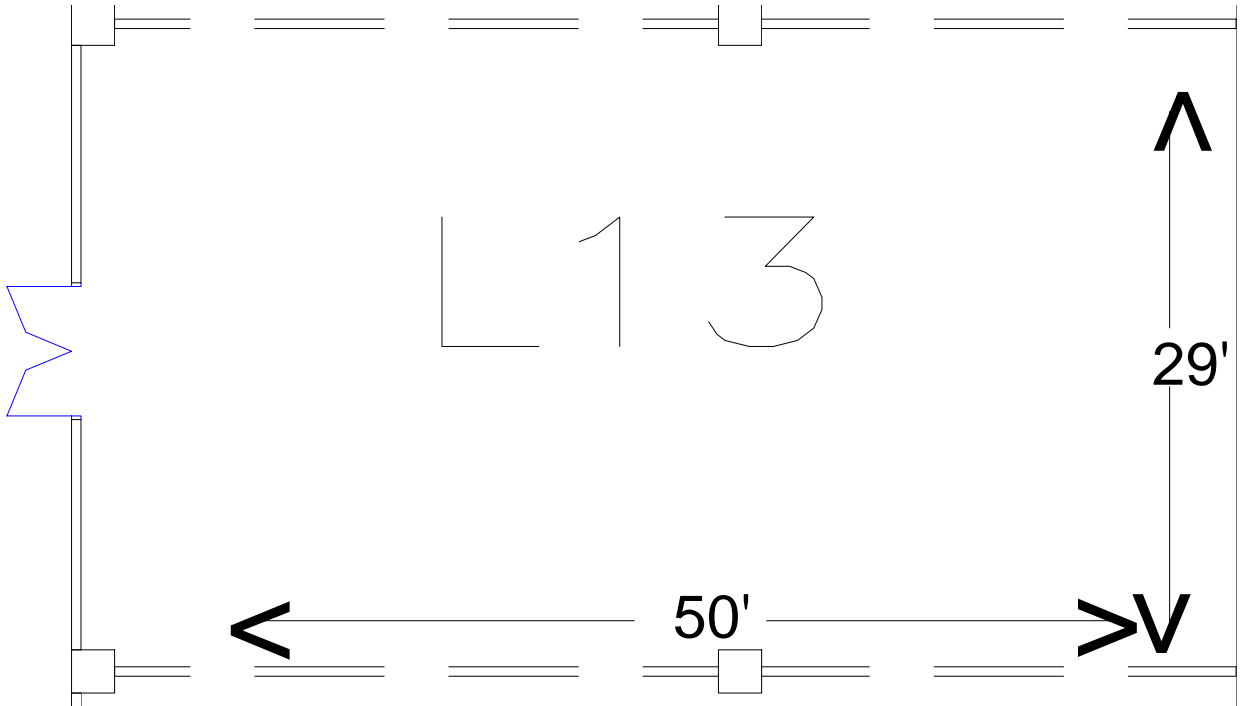

# Lobby Level L13

Room Capacities	Sq Ft.	Ceiling Height	Banquet	Theater	C/R	10x10 Booths
L13	1,494	8'	80	168	80	8