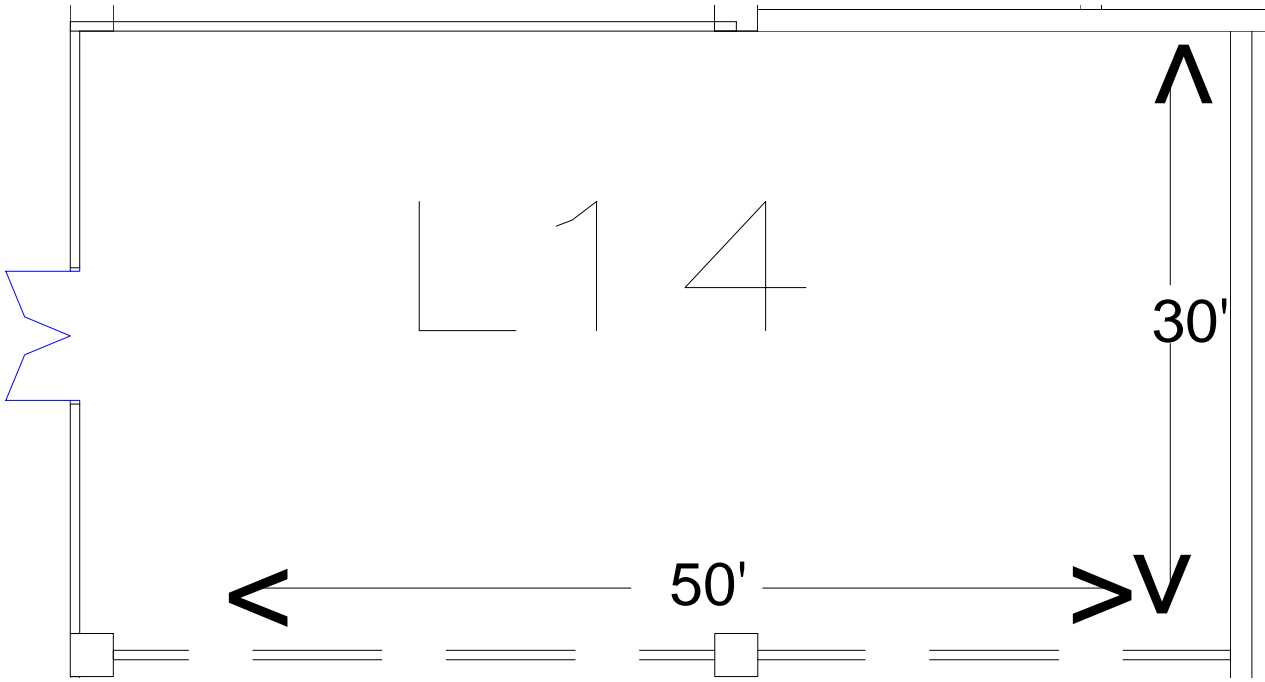

Lobby Level L14

Room Capacities	Sq Ft.	Ceiling Height	Banquet	Theater	C/R	10x10 Booths
L14	1,545	8'	80	168	80	8