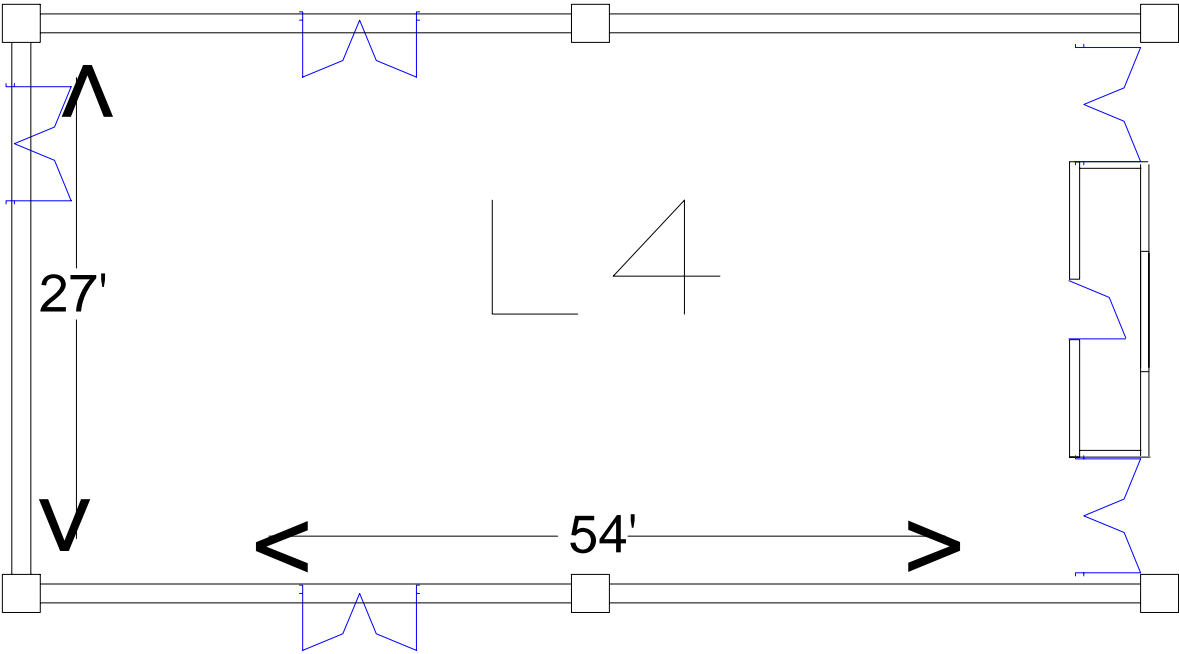

Lobby Level L4

Room Capacities	Sq Ft.	Ceiling Height	Banquet	Theater	C/R	10x10 Booths
L4	1,478	9'5"	80	168	80	8