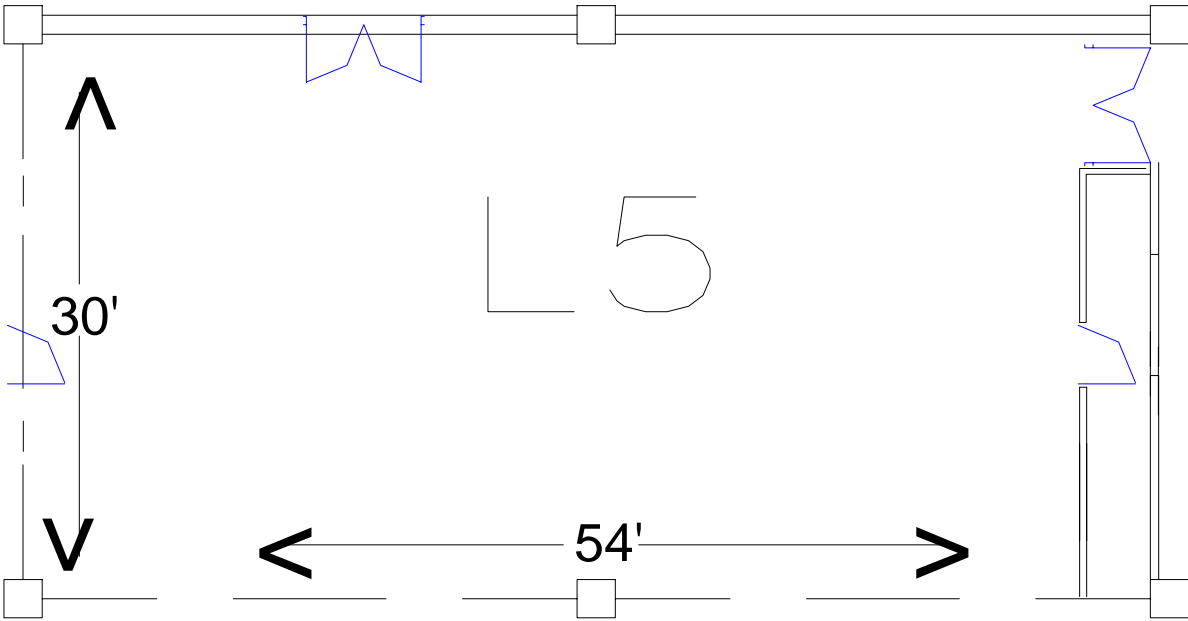

# Lobby Level L5

Room Capacities	Sq Ft.	Ceiling Height	Banquet	Theater	C/R	10x10 Booths
L 5	1,650	9'5"	80	182	80	9