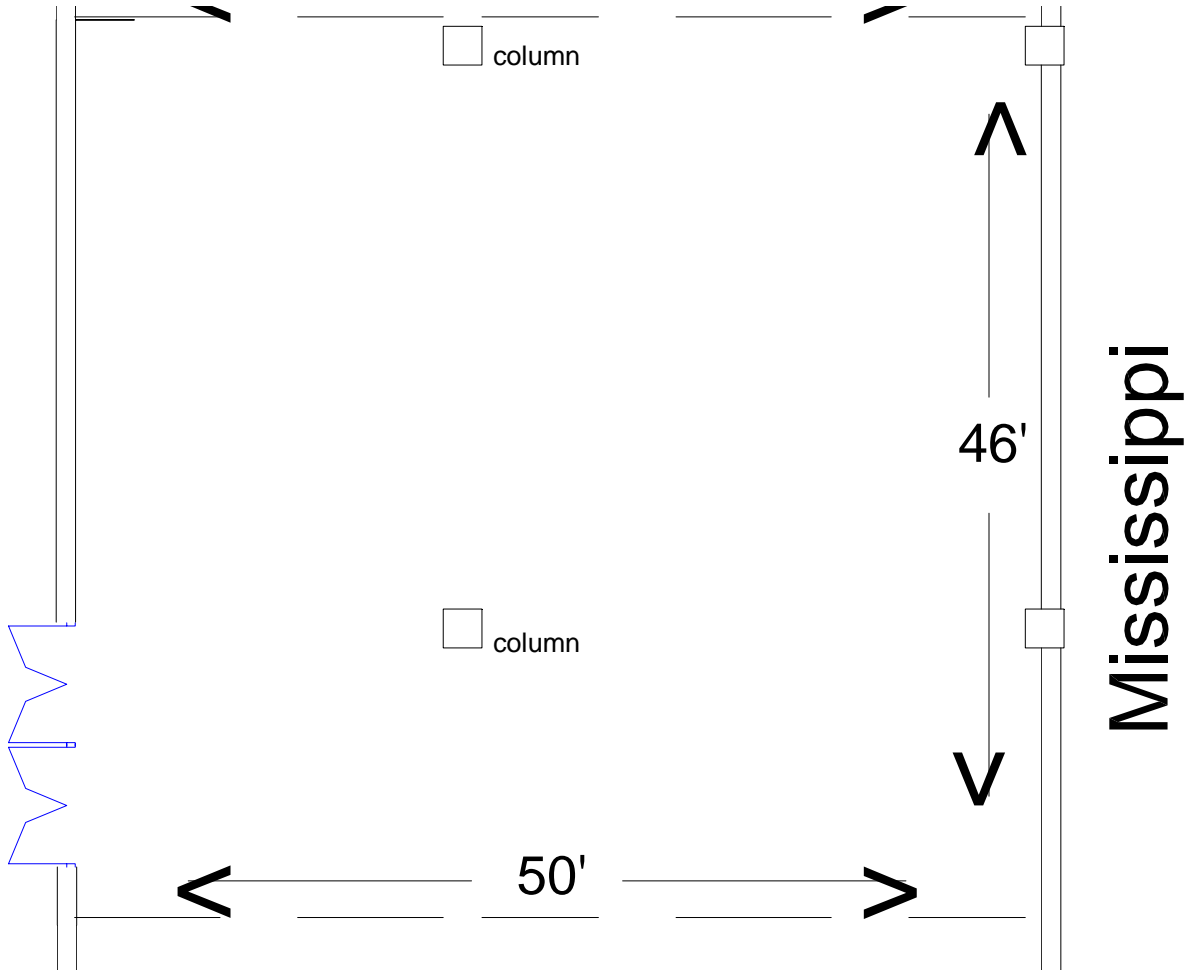

# Mezzanine Level Mississippi

| Room Capacities | Sq Ft. | Ceiling Height | Banquet | Theater | C/R | 10x10 Booths |
|-----------------|--------|----------------|---------|---------|-----|--------------|
| Mississippi     | 2,278  | 8'3"           | 110     | 144     | 123 | 10           |