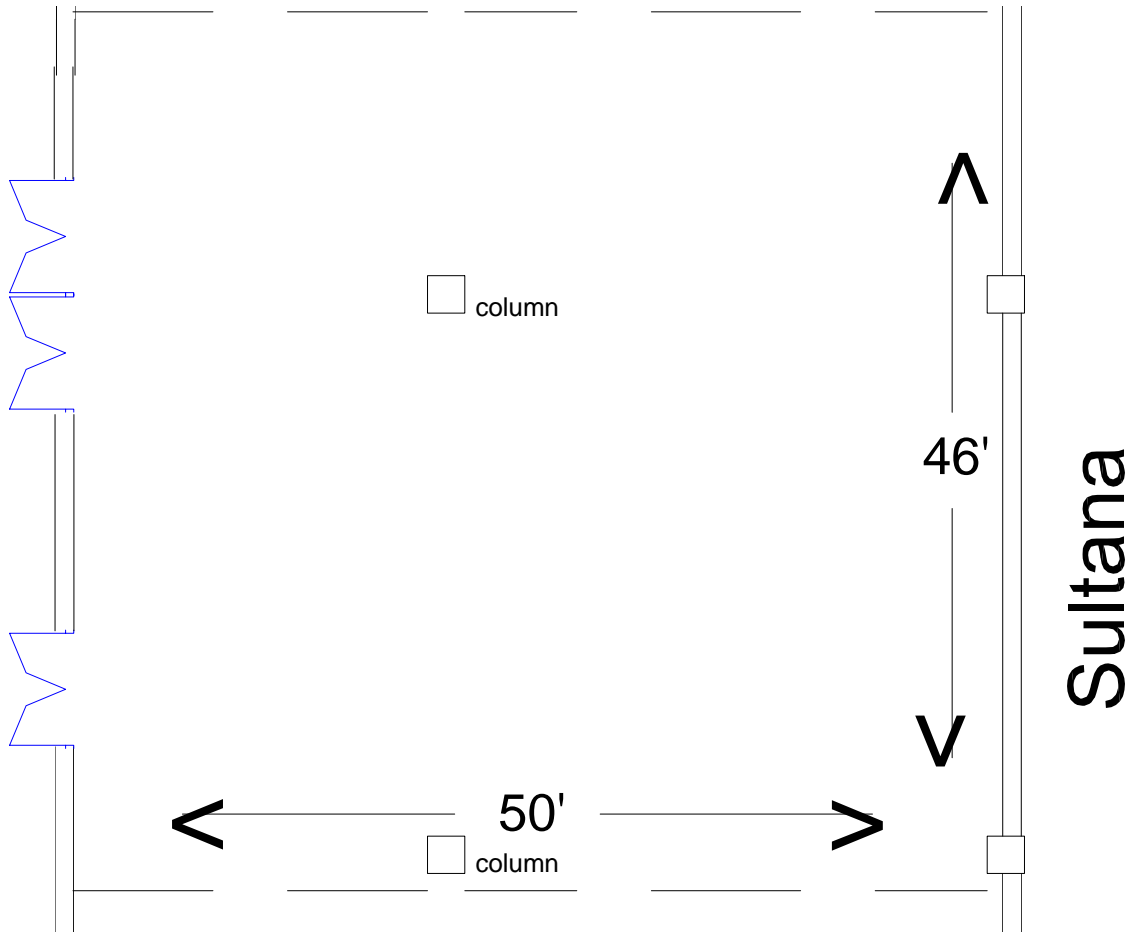

Mezzanine Level Sultana

Room Capacities	Sq Ft.	Ceiling Height	Banquet	Theater	C/R	10x10 Booths
Sultana	2,290	8'3"	110	144	123	10